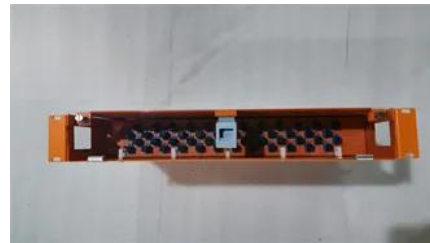

Off-White(TM) Be Right Back Men's Running Sneakers

Off-White Be Right Back Introducing the Off-White Be Right Back, a forward-moving expression in Men's Off-White Sneakers where performance and design converge. Inspired by supercar engineering, this