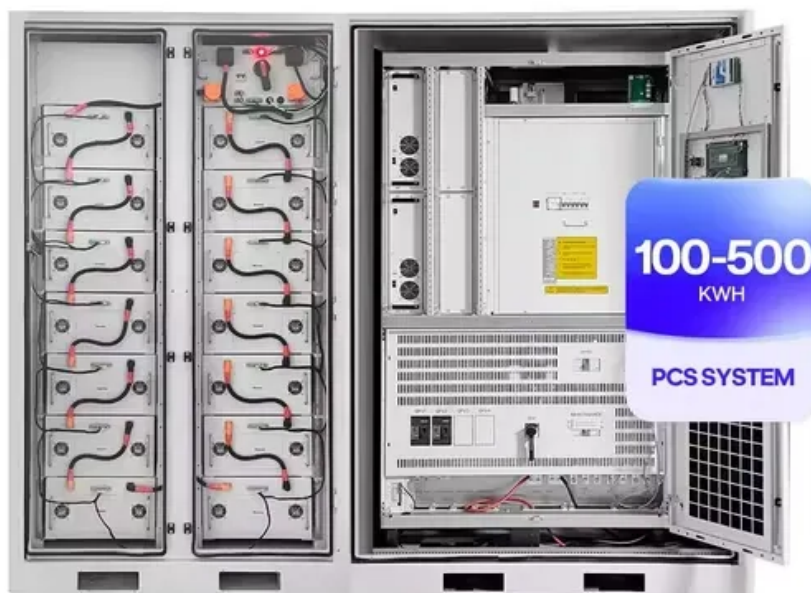

Which mobile photovoltaic container type is more energy-efficient in Ulaanbaatar