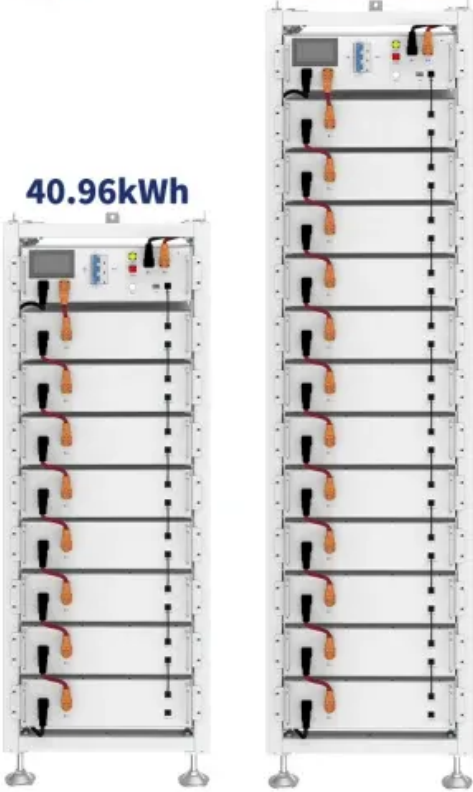

What is a portable emergency power supply

ESS

61.44kWh

40.96kWh

What is a portable emergency power supply

Rescue Portable Power Pack Emergency and Disaster Relief

A rescue portable power pack is a portable power station that can be used to provide backup power during an emergency. It is also known as a standby generator, emergency power pack, or disaster