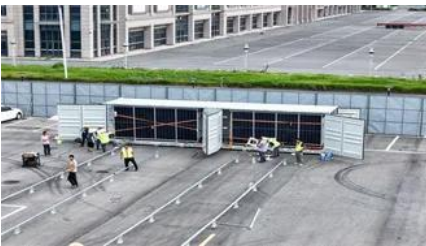

Industrial Revolution: Definition, Inventions & Dates

The Industrial Revolution was a period of scientific and technological development in the 18th century that transformed largely rural, agrarian societies-especially in Europe and North

Lilongwe Energy Storage System Power Devices

The innovations and development of energy storage devices and systems also have simultaneously associated with many challenges, which must be addressed as well for commercial, broad spread,

Dictionary

INDUSTRIAL definition: of, pertaining to, of the nature of, or resulting from industry. See examples of industrial used in a sentence.

Bakersfield, CA Industrial & Warehouse Spaces for Rent

Discover Bakersfield, CA industrial & warehouse spaces for rent. Browse for the latest listings and discover the right property for your needs.

[Industrial Land & Real Estate Property for Sale in Bakersfield, CA](#)

Search industrial property for sale in Bakersfield, CA and explore 57 commercial real estate industrial listings on Crexi's marketplace.