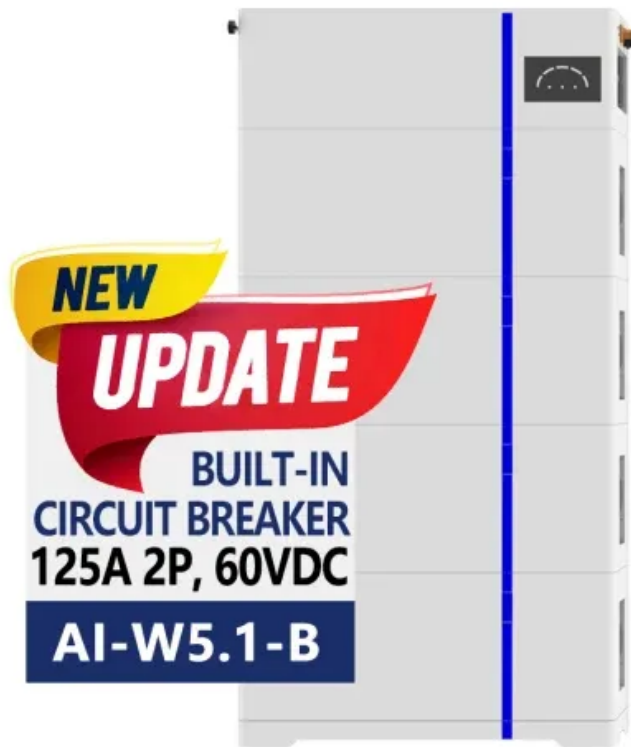

# Special project for energy storage construction of solar-powered communication cabinets

ESS