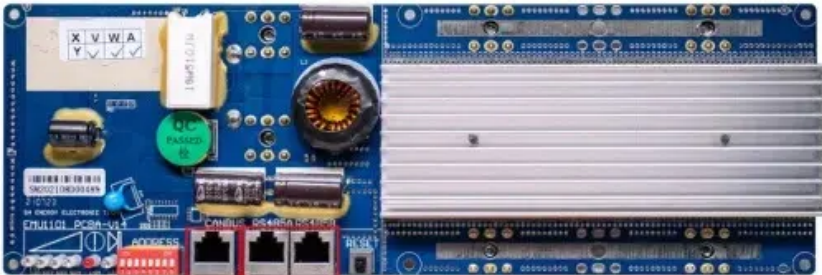

Solar outdoor power cabinet cabinet for mobile base station

RS485
Communication between battery and inverters
Baud rate:9600bps

RS485 Interface
Communication between parallel packs or BMS and PC
Baud rate:9600bps