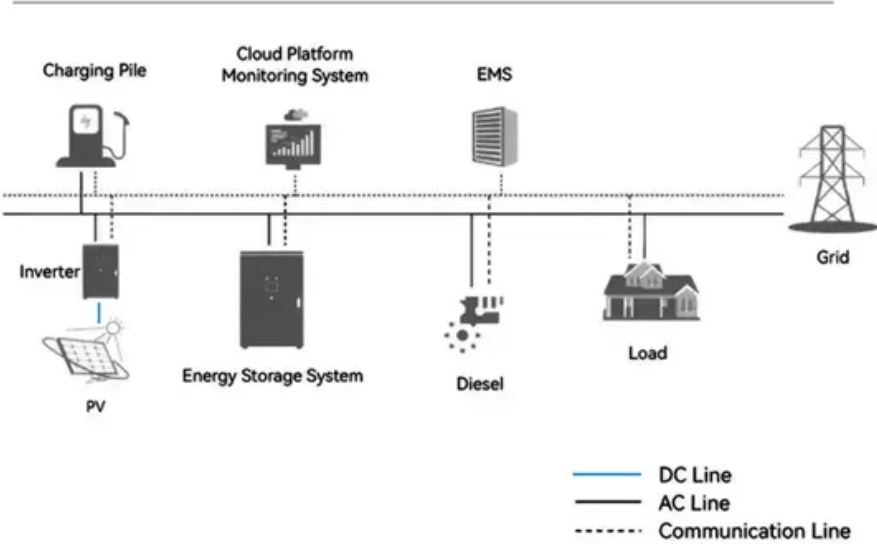

Solar lights have 70 watts

System Topology

Solar lights have 70 watts

70W Solar Street/Parking Lot Light, 7000 Lumens, 122.3W 23V

Using Smart Technology, this light comes with 3 versatile lighting modes. First Mode will allow for constant full brightness throughout the nights. Second mode will allow the light to dim to a lower level