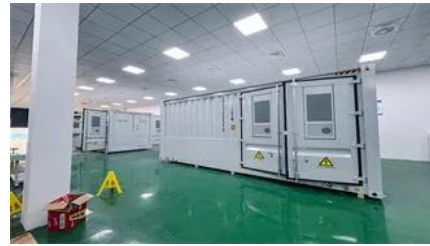

for real emergency use.

How about the balcony solar integrated machine , NenPower

However, balcony solar integrated machines are designed for straightforward deployment, enabling homeowners to harness solar energy with minimal disruption to their daily lives. Installation

Contact Us

For catalog requests, pricing, or partnerships, please visit:
<https://www.bartstudio.biz>