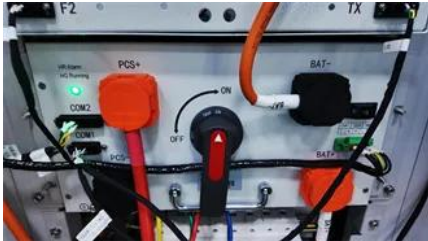

Solar communication cabinet battery company