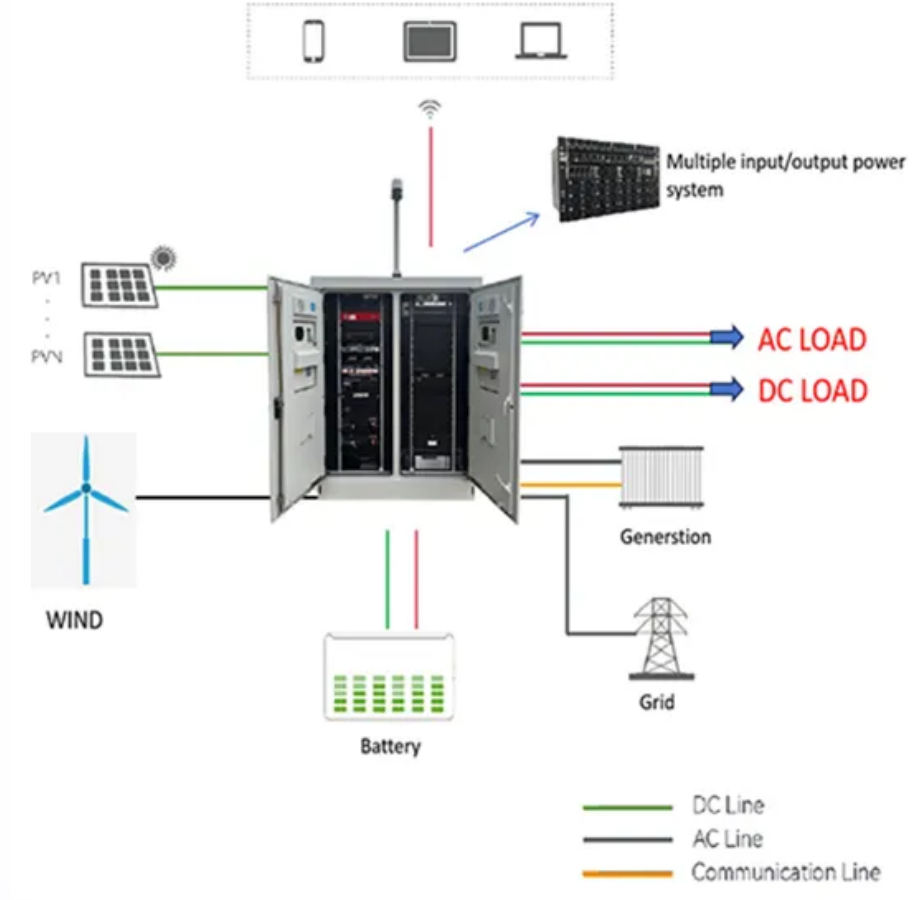

Puredrive battery manual