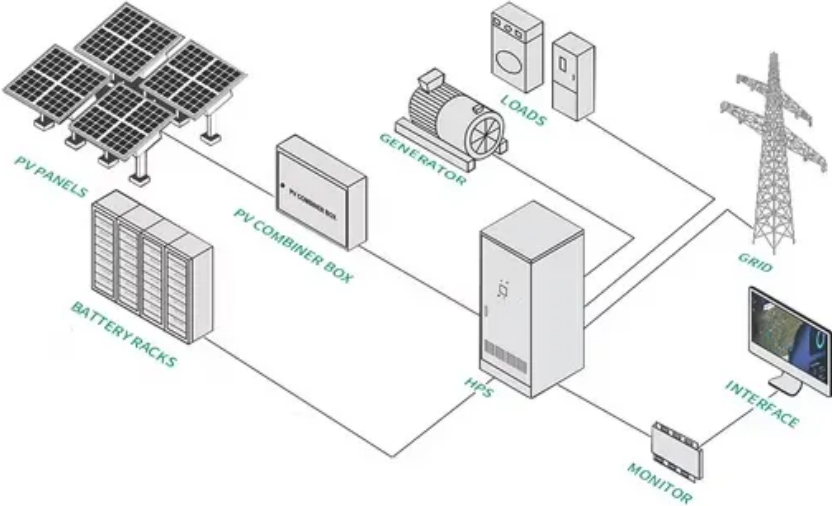

Pure sine wave 2500w inverter