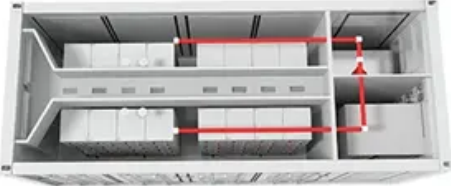

Power distribution cabinet base station

Power distribution cabinet base station

Power Distribution Units , Legrand

To support power distribution requirements in network and server racks and cabinets, Legrand manufactures a range of Power Distribution Units (PDU) to meet the needs of your installation.

Warehouse Base Station Energy Cabinet , Reliable Power Solutions

This sturdy structured cabinet houses network servers, Edge computers, monitoring systems, and energy storage to provide uninterruptable power even in the most remote sites that are not reachable

Custom Power Distribution Cabinets , Riteoptic

Riteoptic AC power distribution cabinet is mainly suitable for AC power distribution in mobile base stations, microwave stations, and other communication equipment rooms.

Base Station Energy Cabinet

The Base Station Energy Cabinet is a fully enclosed, weather-resistant telecom energy cabinet designed to provide reliable power distribution and battery backup for outdoor communication networks.