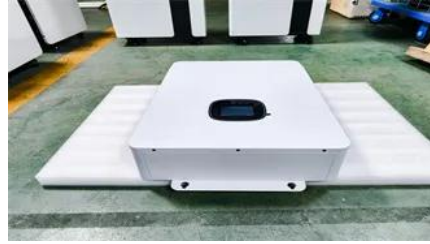

Outdoor Telecom Enclosures & NEMA Cabinets , AmProd

Whether you need a compact fiber distribution unit or a large UPS enclosure, each outdoor telecom box can be configured to support integrated power, fiber optic, and data systems within our facility.

Contact Us

For catalog requests, pricing, or partnerships, please visit:
<https://www.bartstudio.biz>