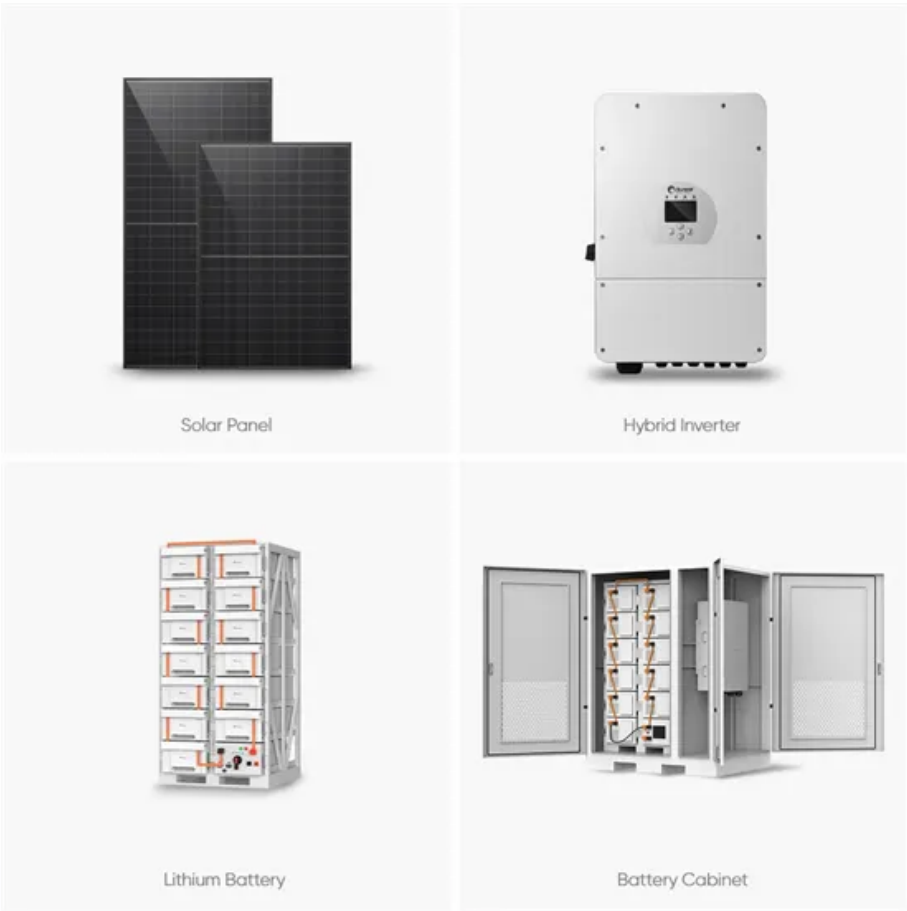

Porto novo cabinet reefer generator

Porto novo cabinet reefer generator

[Costco Porto Novo Cabinet Energy Storage System Cabinet Price](#)

Get Costco Porto Novo Cabinet Energy Storage System Cabinet Price products you love delivered to you in as fast as 1 hour with Costco Same-Day same-day delivery or curbside pickup.

Reefer container generator

A well-chosen generator ensures your reefer unit maintains the precise temperature range required, regardless of external conditions or journey duration. This guide outlines the key factors to

power and work going through outages or to supply energy on remote jobsites.

Porto Novo Container Reefer Generator

Porto Novo Container Reefer Generator Overview
What is a genset on a reefer container? The Genset, also known as a Clip On Generator, is a handy unit that clips onto the chassis of a Reefer Container

Genset Chassis For Sale In The USA: Buy An Undermount

This undermount generator is a worthwhile addition to your reefer container setup. In our catalog, you can find container options compatible with this genset chassis.