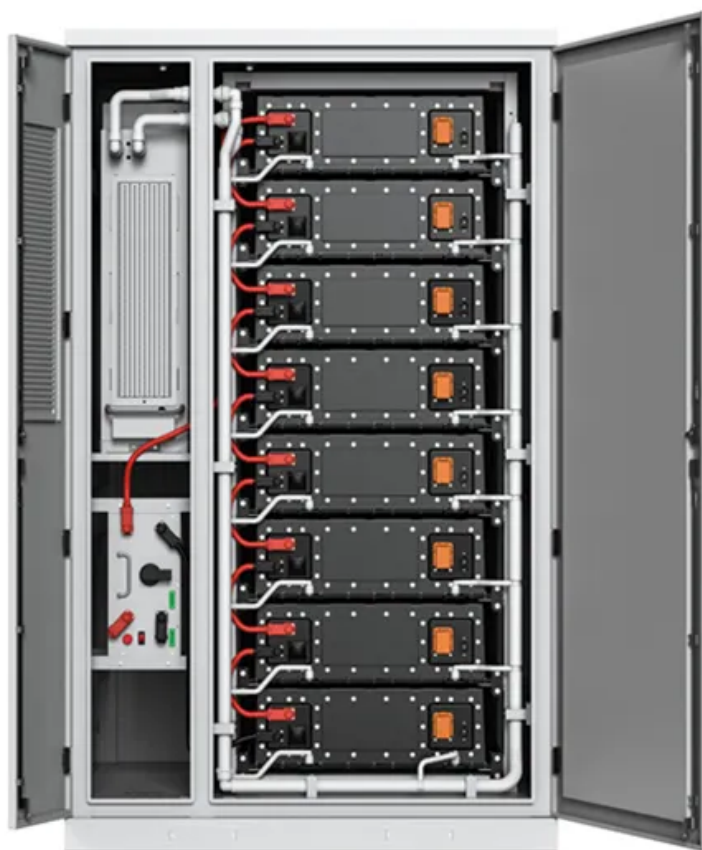

# Port moresby inverter cabinetized automated type

## Port moresby inverter cabinetized automated type

---

### CABINE INTELLIGENT

With intelligent power-off function, remote control of each branch output on-off function; Photovoltaic, wind power generation, inverter output, 12V output, etc. can be configured