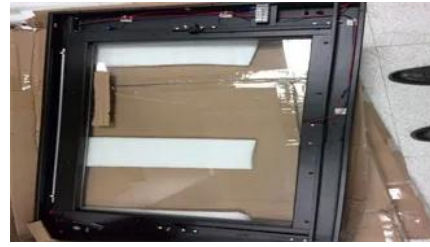

[Seagate FreeAgent GoFlex Ultra-portable 1.5 TB with 3.0 cable kit](#)

Hi, 1. Have you tried connecting the external hard drive to a different USB port? 2. Do you remember making any changes, prior to the issue? 3. Do you have Windows 7 Service Pack 1 installed on your