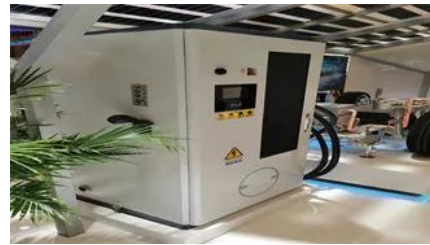

Port communication cabinet 800mm deep

Port communication cabinet 800mm deep

[42U Server Rack Cabinet, 800mm depth, Glass door and Perf. rear](#)

Our 42U server rack cabinet has a glass front and perforated French rear doors to facilitate airflow. Quick-release, lockable side panels allow for easy access, while increased depth allows for cable

Server Racks & Data Cabinets 800mm Wide x 800mm Deep , Comms

Discover a range of 800mm wide x 800mm deep data cabinets and racks from leading brands at Comms Express. Optimise your data centre with high-quality cabinets and racks designed for efficient space