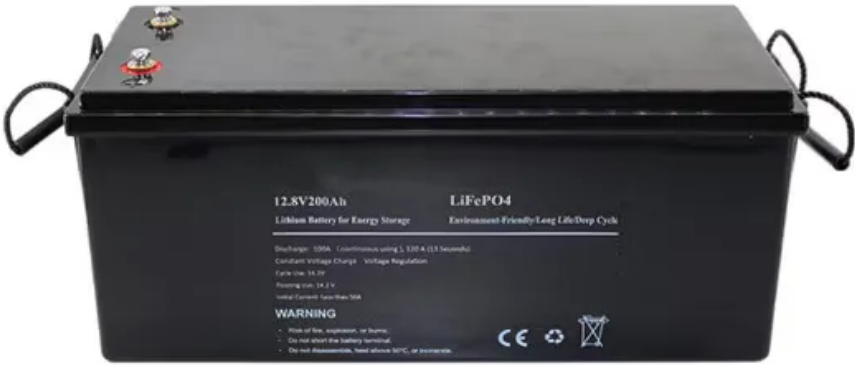

Port Vila Smart PV Outdoor Cabinet 60kW Product Review