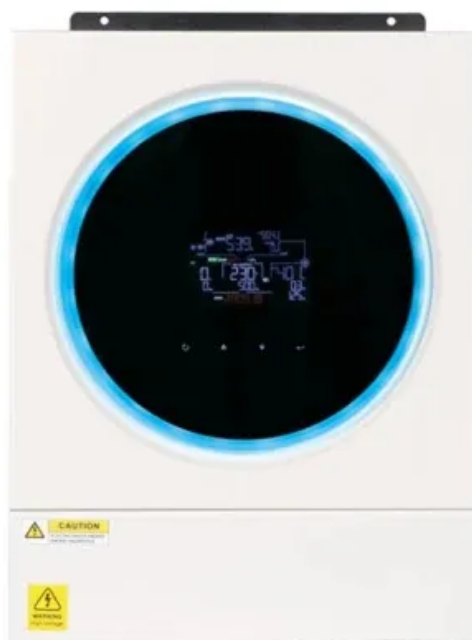

Outdoor power supply with remote control

Outdoor power supply with remote control

Amazon : Outdoor Remote Control Outlet

Find outdoor electrical outlets with remote switches for convenient lighting control. Waterproof construction handles rain and snow for year-round reliability.

[DEWENWILS Indoor Outdoor Wireless Remote Control Outlet Power](#)

This remote outlet supports appliances up to 15 Amp/1875-Watt resistive, 1000-Watt Tungsten, and 1/2 HP. Whether it will work with your shop vac or tank heater depends on the wattage of those appliances.

Outdoor Remote Outlet

ELEGRP Outdoor Smart Plug, Smart Wi-Fi Outlet with Individually 2 Sockets, Works with Alexa & Google Home, Voice & Remote Control, No Hub Required, 1875W/15A, UL FCC Certified, 2 Pack.

Best Outdoor Smart Plugs for 2026: Rain-Ready Technology

DEWENWILS , Outdoor Wireless Remote Control Outlets

DEWENWILS Outdoor Wireless Remote Control Outlet and Plug - Control outdoor lights and appliances up to 100ft. Waterproof, programmable, strong RF.