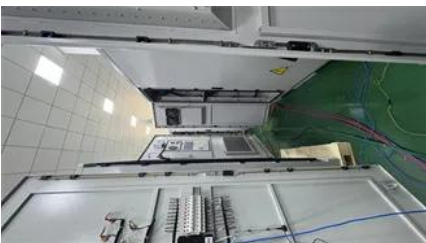

NUKU ALOFA ENERGY STORAGE

We are committed to excellence in solar power plants and energy storage solutions. With complete control over our manufacturing process, we ensure the highest quality standards in every solar