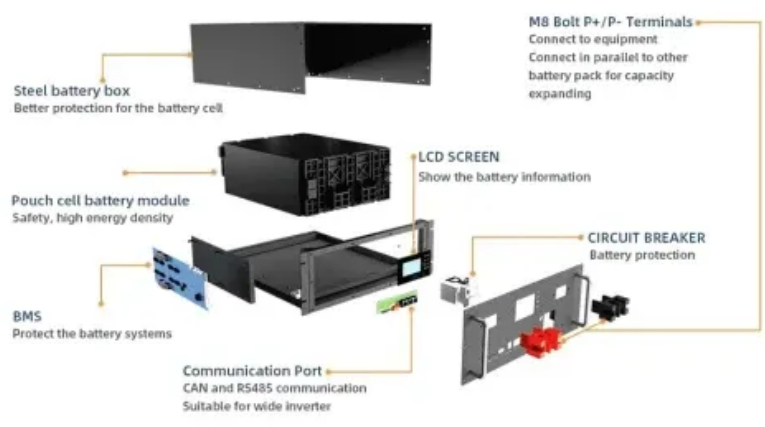

Northwest Power Cabinet Vertical Solution