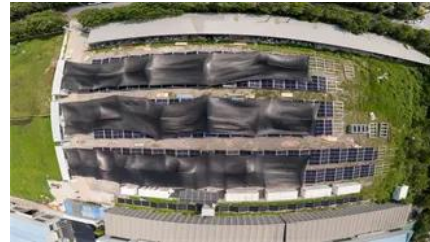

Glight Solar Panel Led Street Light 60W 6000K Silver Grey

Renewable Energy Home Glight Solar Panel Led Street Light 60W 6000K Silver Grey Click to expand Glight Solar Panel Led Street Light 60W 6000K Silver Grey by Glight SKU: GST8080/60/DL Barcode