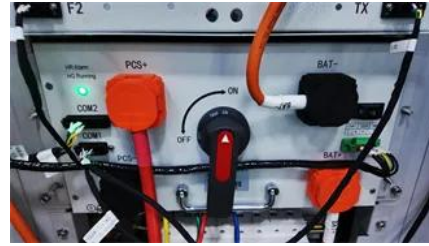

COMMUNICATION BASE STATION ENERGY STORAGE LITHIUM

The voltage of this series of batteries is 48V, and it is suitable for the backup power supply of various communication equipment, such as base stations, switches, routers, etc. Designed by ece energy, its