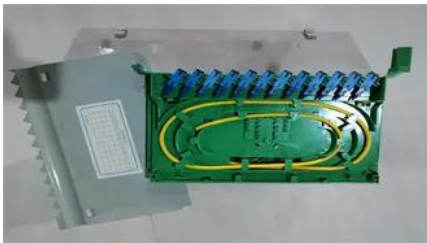

Modular battery cabinet 800mm deep ODM

Modular battery cabinet 800mm deep ODM

Battery Cabinet

With its spacious 42U capacity and 800mm depth, the Linkbasic Battery Cabinet provides ample room to accommodate your battery setup while allowing for easy access and maintenance.

Battery Cabinet

With its spacious 42U capacity and 800mm depth, the Linkbasic

CellBlock Battery Fire Cabinets

CellBlock Battery Storage Cabinets are a superior solution for the safe storage of lithium-ion batteries and devices containing them. Our practical, durable cabinets are manufactured from aluminum, and

Battery Rack Fabrication , Custom Welded Racks for ESS, EV

Custom fabrication of welded battery racks for ESS, EV, UPS, and telecom. Carbon/stainless steel, modular, powder-coated. ISO, CE, AWS certified.