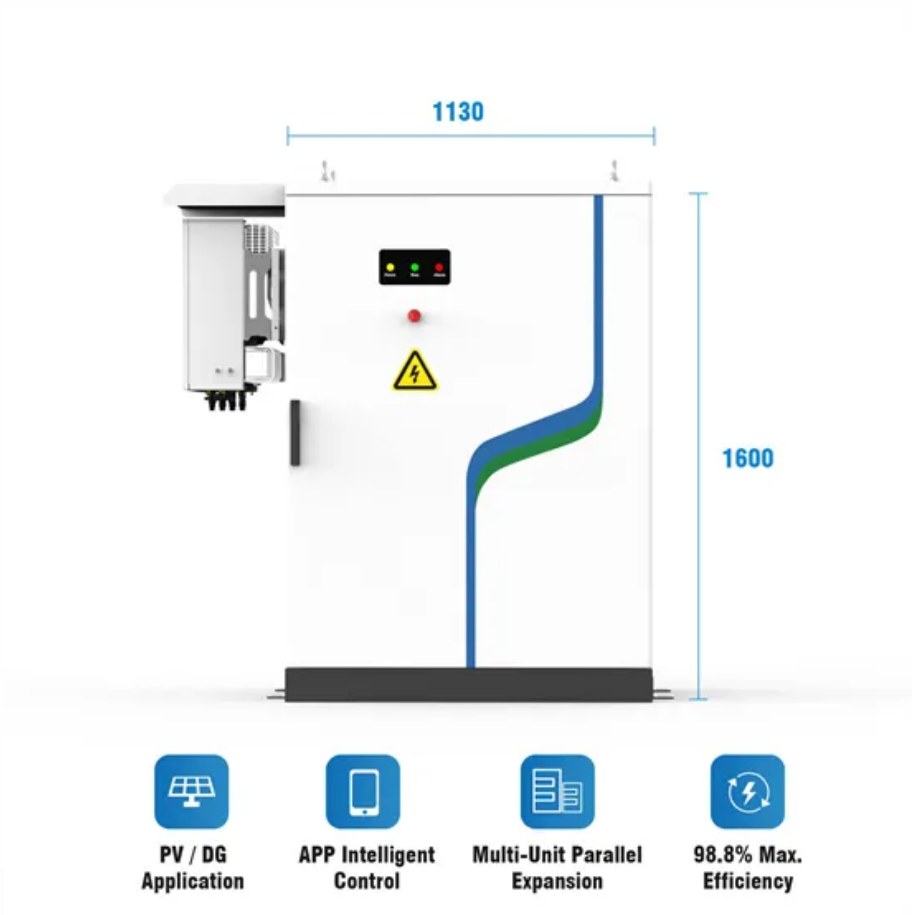

Mobile Outdoor Cabinet for Power Distribution Substations