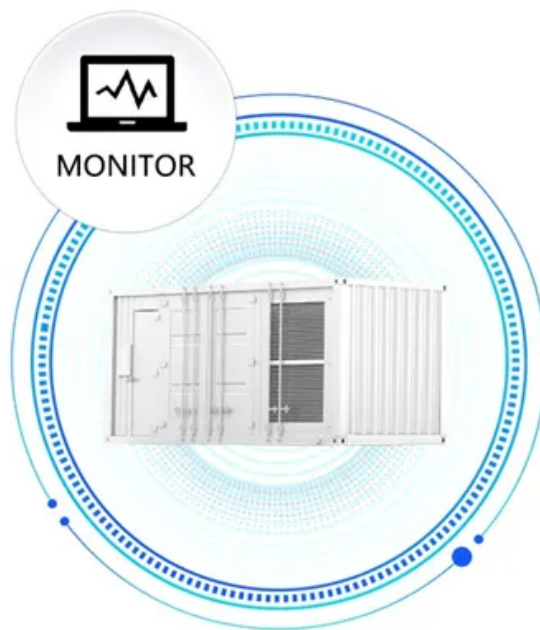

# Lilongwe telesolar telecom integrated cabinet solar cell

SUPPORT REAL-TIME ONLINE  
MONITORING OF SYSTEM STATUS

## Lilongwe telesolar telecom integrated cabinet solar cell

---

### Lilongwe Telesolar container communication station Inverter

Ideal for retail stores, restaurants, small factories, telecom base stations, and temporary event sites, these cabinets combine rugged protection (IP54), integrated inverters, and scalable rack

### Lilongwe Telecom solar Base Station Cabinet

Integrated Outdoor Telecom & Solar Cabinet with Cooling It is ideal for solar-powered telecom base stations, off-grid communication sites, and renewable energy applications in remote environments.