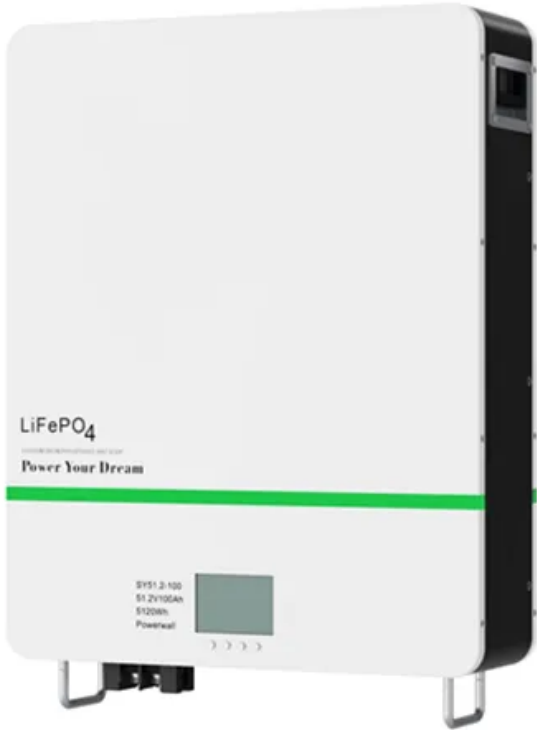

## Overview

---

The mobile solar containers and portable solar chargers are designed with easily foldable solar panels which makes them ideal for remote areas and versatile applications like mining, construction, events and emergency response. RPS supplies the shipping container, solar, inverter, GEL or LiFePo battery bank, panel mounting, fully framed windows, insulation, door, exterior + interior paint, flooring, overhead lighting, mini-split + more customizations! RPS can customize the Barebones and Move-In Ready options to any design . Shipping container solar systems are transforming the way remote projects are powered. These innovative setups offer a sustainable, cost-effective solution for locations without access to traditional power grids. Thanks to foldable solar arrays, the container is rapidly deployable - operating within hours to support power needs across diverse scenarios. LZY mobile solar systems integrate foldable, high-efficiency panels into standard shipping containers to generate electricity through rapid deployment generating 20-200 kWp solar . Shipping Container Solar Lighting Kits provide lighting in shipping containers and storage areas with 2 days of battery technology for cloudy, rainy, or snowy days with 8 hours per day of run time. Prewired turn-key kits with Bluetooth technology for smartphone viewing of system data are easy to .

### [Portable Power Station 300W, 296Wh Solar Generator w/ Night Light](#)

Fast Charging & Versatile Power Solution: Integrated design with a 296Wh battery, pure sine wave AC outlet, and stable 300W output. Supports 600W total power for all functions, ideal for road trips,