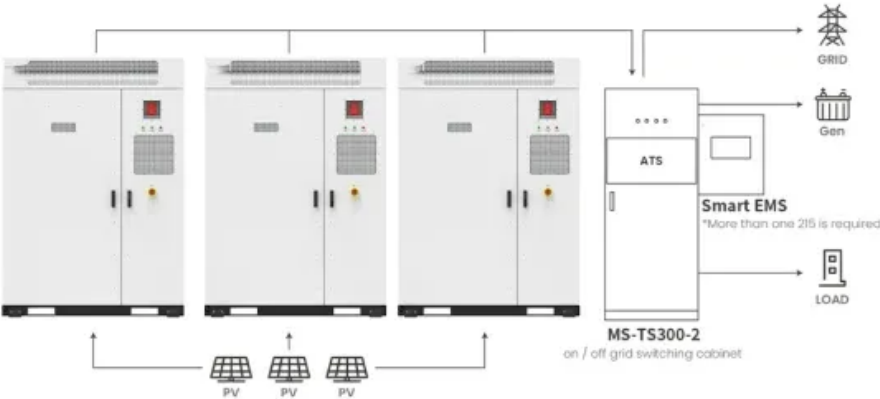

Integrated 12v lithium battery inverter

Application scenarios of energy storage battery products

Integrated 12v lithium battery inverter

Best Inverter Options for Lithium Battery Use in 2025-2025

The device supports multiple battery types (including LiFePO4) and features an adjustable charging current (0-15A). A notable benefit is its all-in-one approach, combining inverter,