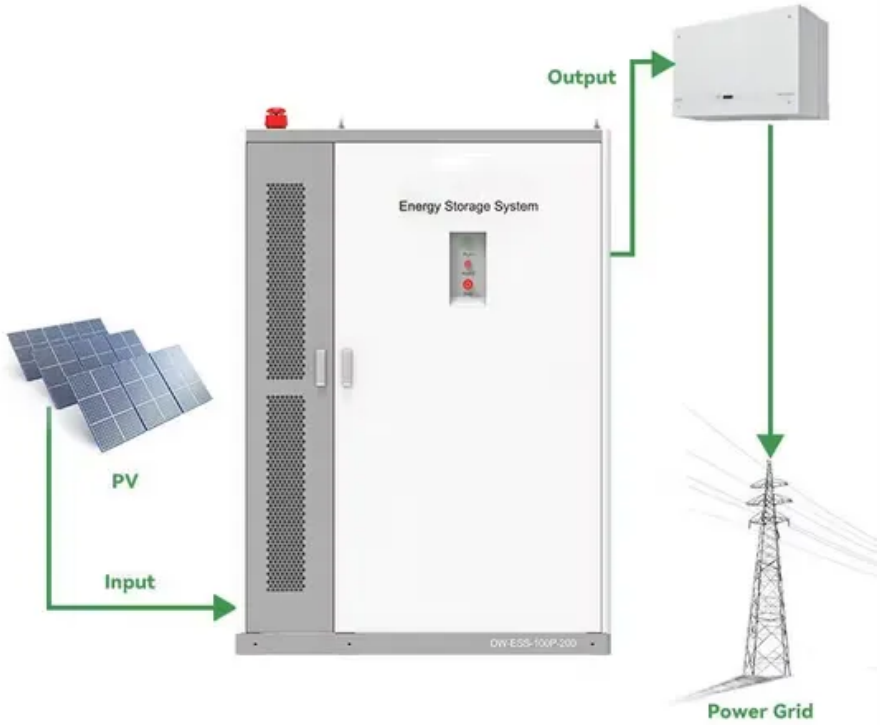

How to expand the battery capacity of outdoor power supply

Overview

It's possible to expand the capacity of a power station with an external LiFePO4 battery on almost all models, not just EcoFlow stations. Expanding your battery system is a great way to increase your energy storage capacity and enhance the reliability of your power setup. Whether you're upgrading an RV, boat, overland vehicle, or off-grid solar system, following the right steps ensures a smooth and efficient expansion. Read what he has to say about his experience with Power Queen! I've been using a power station for years to run my electronic . Running out of usable runtime is the biggest frustration for power station owners, especially during extended trips, off-grid work, or power outages, and while official Expansion Batteries are designed to solve that problem. I figured I could limit the amount of extra parts needed and bought a 24v 100ah battery.

How to expand the battery capacity of outdoor power supply

How to expand Power Station with LiFePO4 battery

It's possible to expand the capacity of a power station with an external LiFePO4 battery on almost all models, not just EcoFlow stations. However, it's crucial to pay attention to the correct

[How to Expand Your Battery System for More Power and Efficiency](#)

Expanding your battery system is a great way to increase your energy storage capacity and enhance the reliability of your power setup. Whether you're upgrading an RV, boat, overland

[Top Tips For Expanding Your Existing Battery Bank: Unlock More Power](#)

You can increase the capacity of your battery bank by connecting multiple batteries in parallel. A parallel circuit combines the positive and negative connections of each battery, increasing the current