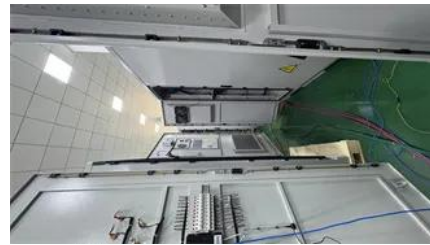

Solar Panel Wiring Basics: Complete Guide & Tips to

We'll introduce different types of solar panel wiring + break down their steps. You'll also learn what to consider before reasonable wiring.