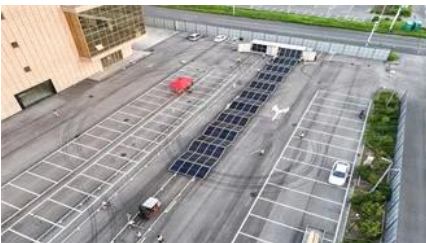

How Much Do Solar Panels Weigh? 1.30 - 2,608.7 lbs Chart

All individual solar panels weigh less than 100 lbs. However, solar systems with 8kW rated capacity and above add more than 1,000 lbs to your roof. Not to worry, however.

Residential PV-SKYWORTH

Skyworth delivers high-efficiency solar panels, robust mounting systems, and trusted PV inverters-backed by local Skyworth EPC teams for smooth installation and reliable, long-term solar

Generally, standard residential photovoltaic panels weigh between 40 and 50 pounds (about 18 to 22 kilograms). This weight makes them manageable, but still requires careful lifting

Skyworth photovoltaic panel models and dimensions

Founded in 1988, Skyworth PV Tech is one of the most professional double glass panel manufacturers and suppliers in China. Please rest assured to buy or wholesale high quality

Skyworth PV , SE 4.6/5/6KHB-60/120

Detailed profile including pictures, certification details and manufacturer PDF.

The Ultimate Guide to Solar Panel