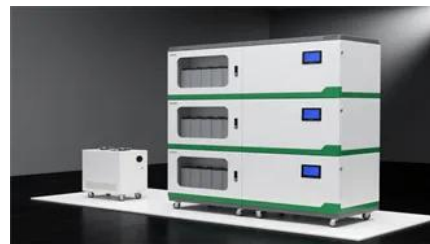

What is a photovoltaic energy storage cabinet , NenPower

A photovoltaic energy storage cabinet encompasses an integrated system for capturing, storing, and managing solar energy. It typically includes batteries, inverters, energy management