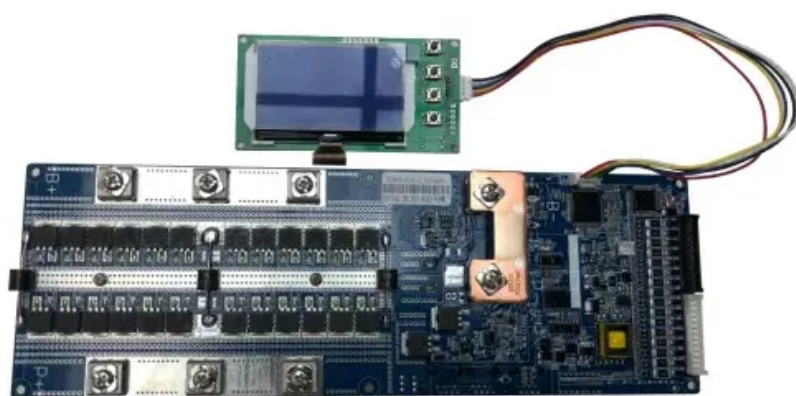

European Outdoor Cabinet 220V Price

Overview

When space is at premium, use the Silent Power Cabinet and install your lithium batteries outdoors. US2000C, US3000C and US5000 A compact solution for direct installation outdoor without additional protection against severe weather conditions. The main components adopt well-known domestic and foreign brands, such as Hitachi compressors, Gree compressors, etc; Dual filter screen dual protection, fully meeting the requirements of high temperature, dust, high oil pollution, and other environments; The system is equipped with protection . Individually configurable outdoor cabinets that provide optimum protection for battery systems against weather conditions, vandalism, and break-ins. Custom-made cabinets and enclosures are essential for projects that have specific requirements in terms of size, material, protection type . Individual pricing for large scale projects and wholesale demands is available. Overseas service content includes Debugging, Maintain, Repair, Training, Equipment Installation. YBM prefabricated substation, also known as European box transformer, consists of four parts: high voltage switchgear, low voltage distribution panel, distribution . Box-type substation is also called prefabricated substation. You can add many battery modules according to your actual needs for customization. This energy storage cabinet is a PV energy storage .

YBM prefabricated substation, also known as European box transformer, consists of four parts: high voltage switchgear, low voltage distribution panel, distribution transformer, and outer shell.

CATL 90KW/266KWH All-in-one Outdoor Cabinet BESS