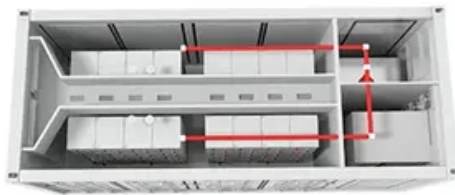

Construction status of inverters for communication base stations in Qatar

Overview

This document outlines construction procedures and standards for cellular mobile base stations and towers in Qatar. Jun 2, Ooredoo, Qatar's leading telecommunications operator and ICT provider, is proud to introduce its pioneering "Clean Energy - Super Alsharif et al. EURASIP Journal on Wireless Communications and Networking Energy optimisation of hybrid off-grid system for remote telecommunication base station . Our platform covers all construction projects in Qatar across planning, design, tender and under construction stages. From project participants to contract award dates to decision-maker details, get the project data you need to win business. Request a free demo with our experts: The Qatari market . Doha, November 09 (QNA) - The Communications Regulatory Authority (CRA) has issued an updated Regulation for the Construction, Installation, and Sharing of Radio Communications Sites aimed at improving safety and enabling future-ready infrastructure sharing.