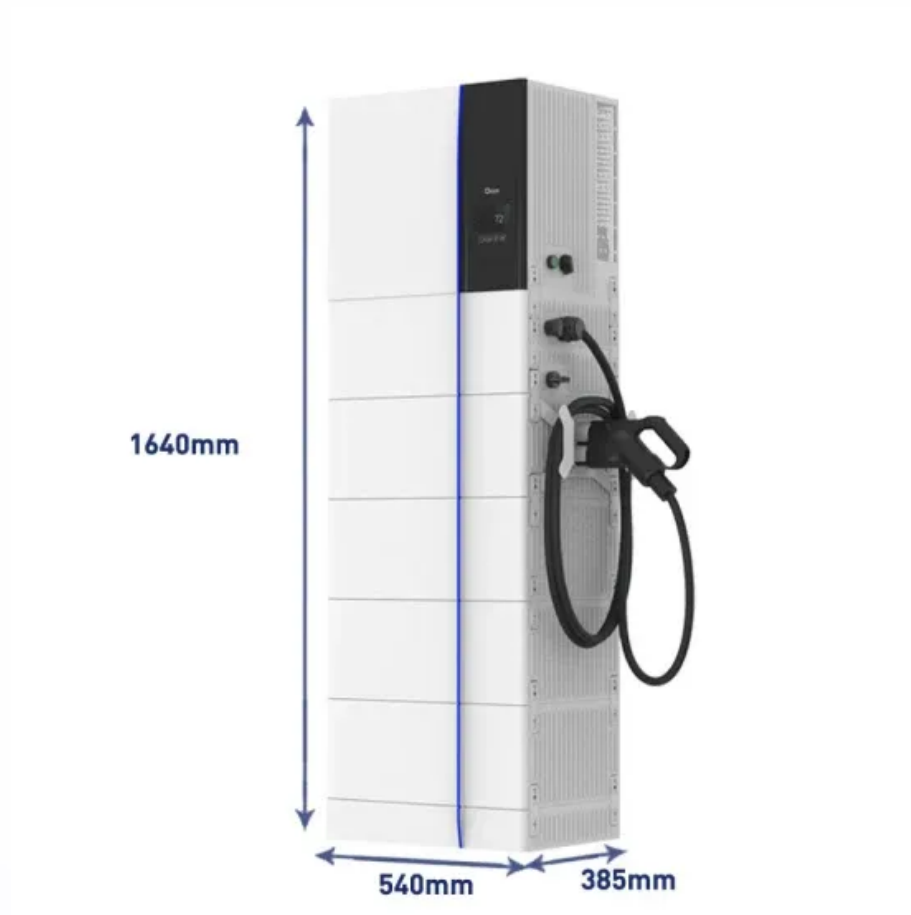

## Overview

---

The cost to attend is \$2,000 per student, per course. Please contact us if you require a formal quote for training class funding. A GSM base station is a critical component of mobile communication infrastructure that enables wireless connectivity between mobile devices and the core network. These stations transmit and receive radio signals, facilitating voice calls, SMS, and data services. There are three primary types of GSM . Communication equipment usually uses -48V DC power supply, and the electricity generated by photovoltaic power generation systems is also DC power, so the photovoltaic power generation system is combined with the communication base station, and the electricity generated by the photovoltaic system . ommunication base stations before and after the upgrade. It is waterproof and of wide voltage input to be the key equipment for building low-power WAN. We have base station radios, antennas, and microphones! Same with a vehicle antenna, the longer and higher the antenna is, the more range you will get.