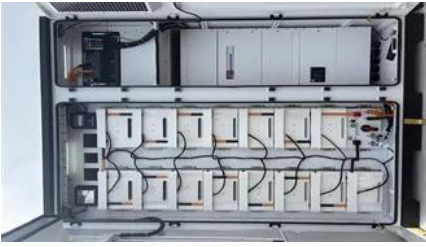

[What is Communication: Meaning, Types, Importance and Barriers](#)

Understand what is communication with types, importance, & barriers. Learn how good communication improves life & work. Read the full guide and clear examples today!

MultiTech Outdoor Base Station BS422

Versatility beyond limits any TETRA, DMR, or analogue network. With a plethora of installation options, choice of technologies, interoperability, self-configuring site expansion and support for both UHF and

Contact Us

For catalog requests, pricing, or partnerships, please visit:
<https://www.bartstudio.biz>