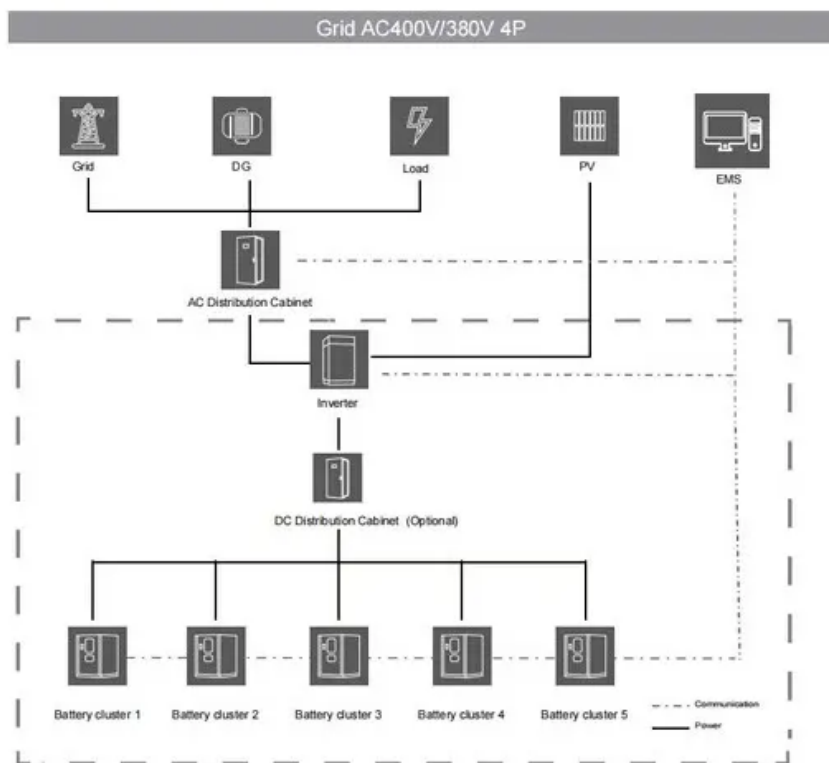

## Overview

---

A 2kw inverter converts direct current (DC) electricity from batteries or solar panels into alternating current (AC) at a continuous output of 2,000 watts. This makes it suitable for powering multiple household appliances simultaneously during outages or in off-grid systems. When selecting the best 2kw inverter for your energy needs, prioritize pure sine wave output, sufficient surge capacity (at least 4,000 watts), and compatibility with your battery bank voltage (typically 24V). A high-efficiency rating (over 90%) and built-in safety protections are essential for . Check each product page for other buying options. Discover more products with sustainability features. [What Is a Hybrid Inverter 2kW and How Does It Work?](#)

2. How Does a . But one of the most common questions in 2025 remains: How do you size and pair a battery with your inverter?

In this advanced guide, we'll expand on our earlier article, [How to Choose the Right Solar Inverter for Your Home](#), by focusing specifically on battery integration.

### What size inverter do I need?

Every inverter is defined by two primary power specifications: continuous power and peak power. A nuanced understanding of these ratings is the first and most crucial step in the sizing process.