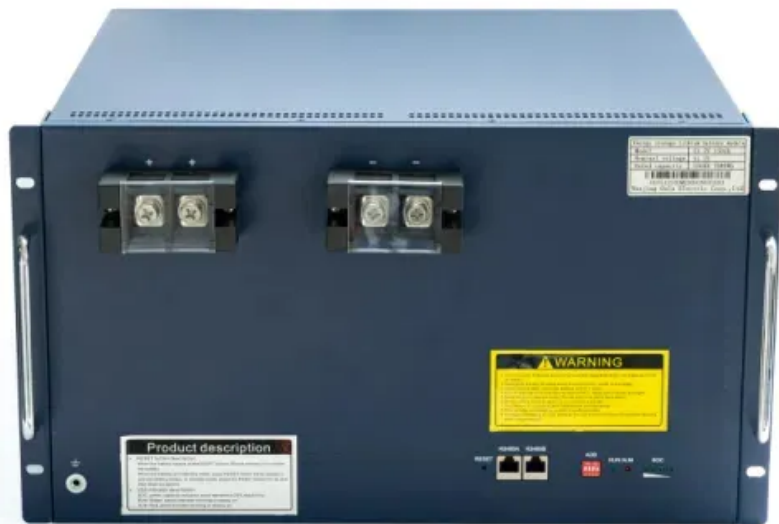

Camping outdoor communication power supply bess price

Overview

Therefore, providing a reliable power supply for these auxiliary loads is crucial. As of recent data, the average cost of a BESS is approximately \$400-\$600 per kWh. This guide breaks down pricing factors, compares top models, and shares expert tips to help campers make . This guide breaks down pricing factors, compares top models, and shares expert tips to help campers make cost-effective choices. Camping used to mean sacrificing modern comforts - but not anymore. Here's a simple breakdown: This estimation shows that while the battery itself is a significant cost, the other components collectively add up, making the total price tag substantial. The integrated wiring . This translates to around \$150 - \$420 per kWh, though in some markets, prices have dropped as low as \$120 - \$140 per kWh. If you're searching for how much the Lome BESS outdoor power supply costs, you're likely evaluating reliable energy storage for off-grid adventures, emergency backup, or . How much does a Bess battery cost?