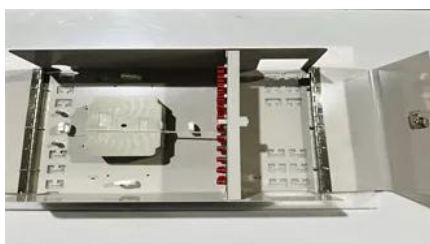

## [Outdoor Photovoltaic Energy Cabinet, Base Station Energy Storage](#)

Highjoule's outdoor cabinets can be customized for 3kW to 20kW continuous output and 10kWh to 200kWh of lithium battery storage. The capacity is scalable depending on site load, sunshine hours,