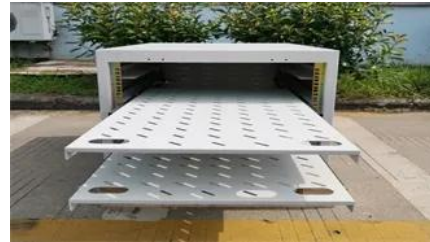

Botswana

While it is not enshrined by statutory law, Botswana is de facto the nation state of the Batswana people, who constitute nearly 80% of the population while legally undistinguished Kalanga people, who