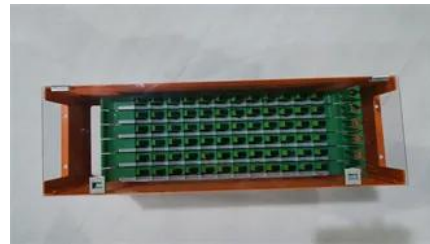

## Custom Power Supply Cabinets , Riteoptic

Our base station cabinets can directly power nearly any communication equipment they house. The design of our racks and cabinets allow for high integration with different backup time and easy

## [Uninterruptible Power Supply \(UPS\) Backup Battery Cabinets , Arimon](#)

Arimon offers several standard monobloc or top terminal battery cabinet sizes for 10 kVA to 125 kVA UPS systems accommodating monobloc batteries from 100 WPC (64 batteries) to 540 WPC (40