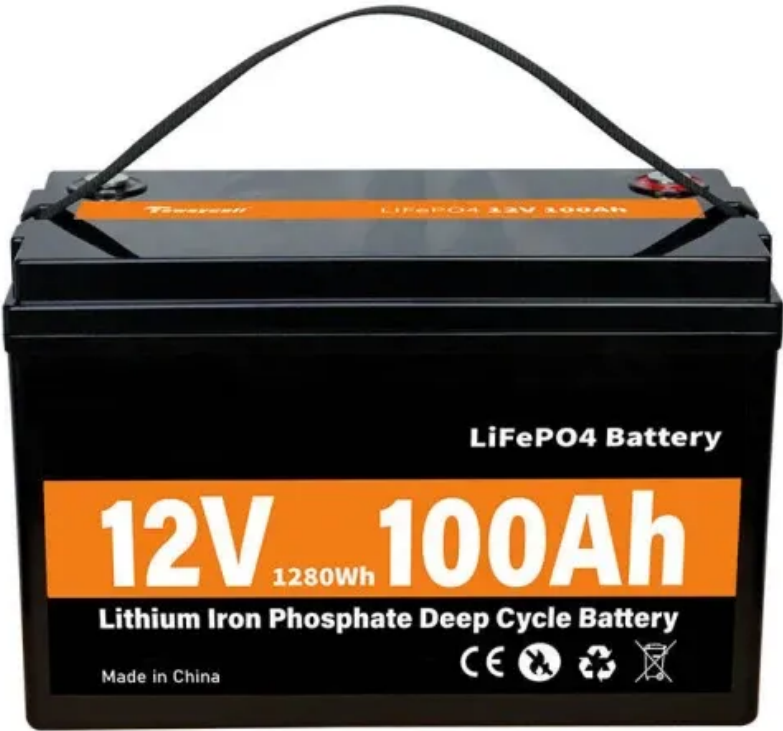

Base station power cabinet room

Base station power cabinet room

[Energy Storage Equipment, Energy storage solutions, Lithium battery](#)

To cope with the problem of no or difficult grid access for base stations, and in line with the policy trend of energy saving and emission reduction, Huijue Group has launched an innovative base station