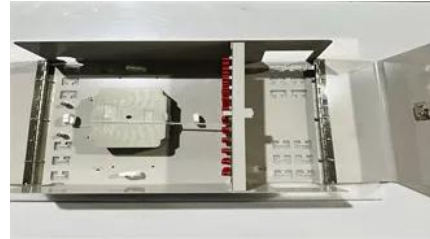

[Weatherproof Battery Enclosures for Solar & 12v Batteries , Outdoor](#)

A high protection class battery cabinet that can be applied as standalone or extension of outdoor power system. The system integrates temperature control and ventilation system, heater (option) and

cabinet to provide uninterrupted power supply for communication base stations and related equipment, which can be placed with various types

[Outdoor Enclosures , NEMA-Rated Telecom Cabinets , IP55, IP65](#)

Perfect for industrial equipment, electrical cabinets, and outdoor installations, our enclosures offer customizable solutions for renewable energy, telecommunications, and more.

Battery Energy Storage System (BESS)

BESS is a battery energy storage system with inverters, battery, cooling, output transformer, safety features and controls. Helping to minimize energy costs, it delivers standard conformity, scalable

Battery Cabinet, Battery Storage Cabinet, Battery Bank Rack

EverExceed VRLA battery cabinets are very durable, and easy to install. Engineered for use with most type of battery terminal models, these cabinets can fit a wide variety of applications.