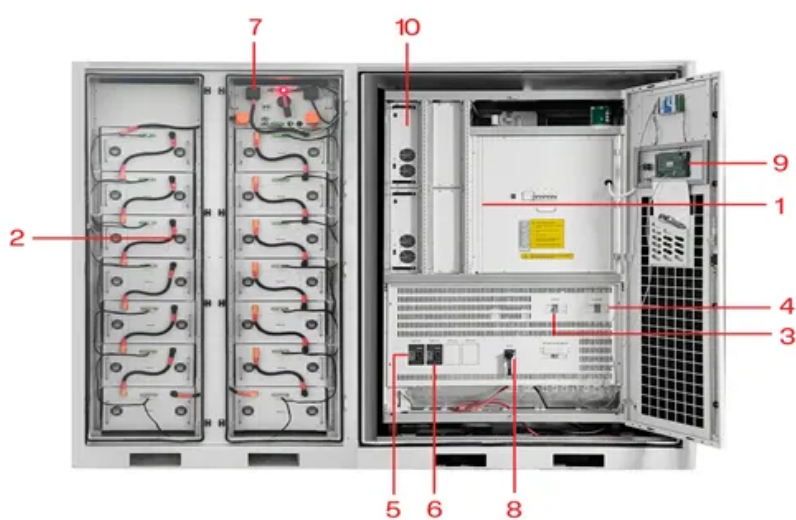

600kW smart pv-ess integrated cabinet for emergency rescue

- 1 PCS Module
- 2 Battery room
- 3 Grid side circuit breaker
- 4 Load side circuit breaker
- 5 OPV1 side circuit breaker
- 6 OPV2 side circuit breaker
- 7 High Volt Box
- 8 BAT side circuit breaker
- 9 LCD display screen
- 10 MPPT

600kW smart pv-ess integrated cabinet for emergency rescue

INTEGRATED CABINET

Combines high-voltage lithium battery packs, BMS, fire protection, power distribution, and cooling into a single, modular outdoor cabinet. Uses LiFePO4 batteries with high thermal stability,