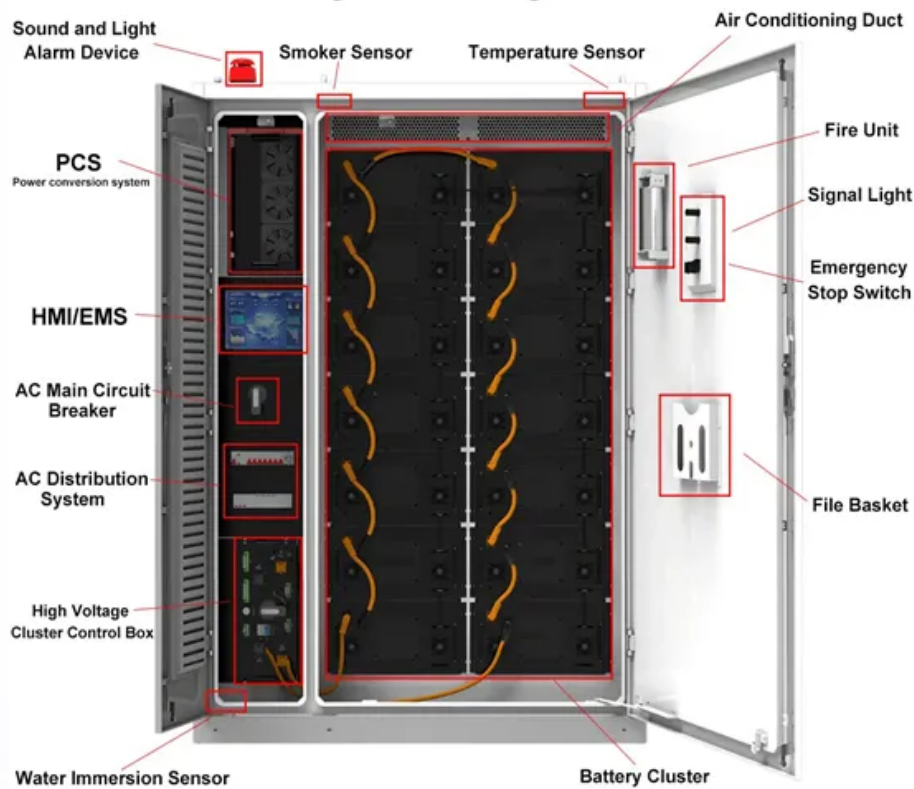

600kW Telecom Energy Storage Cabinet Purchase Link and Delivery Time

System Layout

600kW Telecom Energy Storage Cabinet Purchase Link and Delivery

Polarium BESS - Battery Energy Storage System

Prewired and pre-configured, it cuts installation costs and delivery times, ensuring a hassle-free setup process. Onsite coordination and installation are minimized, as all equipment is installed, tested and

Telecom Energy Storage System(TESS), Telecom Lithium Battery

Our telecom backup systems provide robust, high-performance energy storage solutions, ensuring uninterrupted power for telecom infrastructure, even in remote locations or during

power outages.

All-in-One Energy Storage Cabinet & BESS Cabinets , Modular,

Featuring lithium-ion batteries, integrated thermal management, and smart BMS technology, these cabinets are perfect for grid-tied, off-grid, and microgrid applications. Explore reliable, and IEC

Outdoor Battery Energy Storage (Pre-Configured)

The PowerBase is a robust energy storage system on a steel frame with the footprint of a standard ISO 20-foot container. It comes pre-wired and pre-configured to reduce installation cost and delivery time,