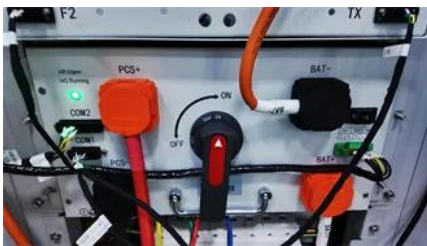

Products

Our Li-ion battery portfolio covers cells, modules (24V, 48V), cabinets (indoor/outdoor) and containers, which offer customers excellent scalability and adaptability to a wide variety of requirements.