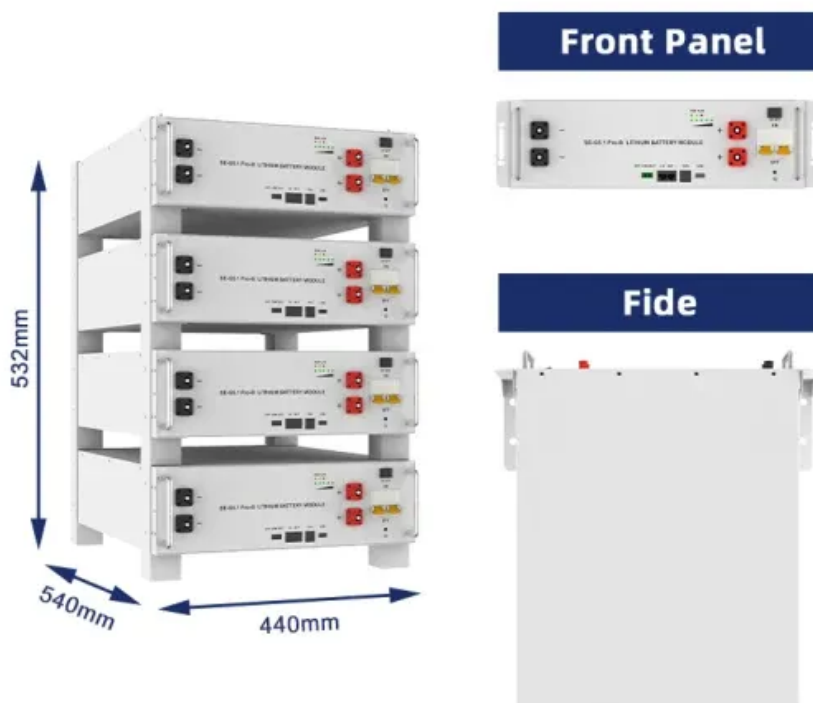

24 volt inverter with 2000 watts

24 volt inverter with 2000 watts

Amazon : 24v Inverter 2000w

2000 watt Pure sine Wave Inverter, 24V DC to 110V AC Power Inverter, Used for Solar Emergency Power Supply in RV Homes, with 3 AC Output sockets, USB Port, Type-C Port, Remote Control with

Samlex PST-2000-24 2000W, 24V Pure Sine Inverter

The PST-2000-24 is a high efficiency DC-AC inverter that converts 24 Volts DC to 2000 Watts of pure sine wave AC power. It features a commercial grade design for extreme reliability and is safety

[Renogy 2000-Watt 24-Volt Pure Sine Wave Inverter 4000-Watt Peak](#)

A 24-Volt pure sine wave battery inverter is a special type of power conversion device that converts direct current (DC) electrical energy from a 24-Volt (V) battery into alternating current

The Samlex America PST-2000-24 is a high efficiency DC-AC power inverter that converts 24 volts DC to 2000 watts of pure sine wave AC power at 120 volts. The unit comes with pin

NOVA PURE MAX 2K Pure Sine Wave Inverter , RICH SOLAR