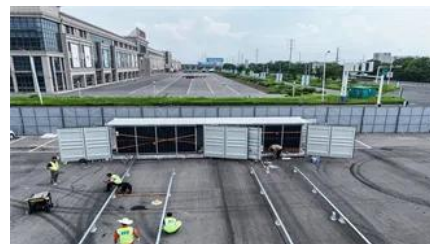

Delta In-Flight Meal/Food Service: The Definitive Thread

Delta Air Lines , SkyMiles - Delta In-Flight Meal/Food Service: The Definitive Thread - 2024 Edition - Originally Posted by WillBarrett_68 Is this the old A321 or the A321neo? As far as I know it is an