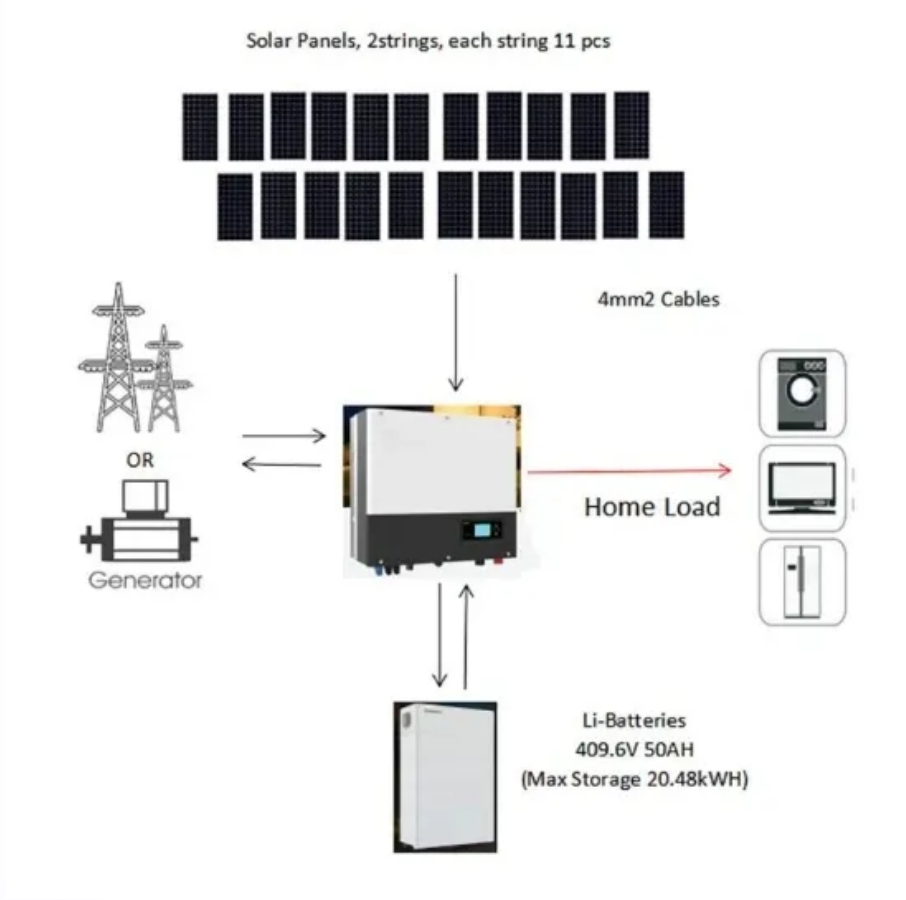

2 79-inch photovoltaic panel

2 79-inch photovoltaic panel

Standard Solar Panel Sizes And Wattages (100W-500W Dimensions)

The goal here is to get to the average solar panel size by wattage. You can find typical dimensions of 100W, 150W, 170W, 200W, 200W, 220W, 300W, 350W, 400W, and 500W solar panels summarized

Shop Large Solar Panels at SolarPanelStore , SolarPanelStore

Our large solar panel category (200W and up) is designed for modern 24V and 48V systems, offering larger 72-cell panels for maximum output or 60-cell panels for easier handling.

Solar Panel Dimensions and Sizes: Complete Guide

The average 72-cell solar panel size measures 3.25 feet by 6.42 feet and is laid out as a 6 x 12 grid, making them almost a foot taller than the 60-cell standard size panels.