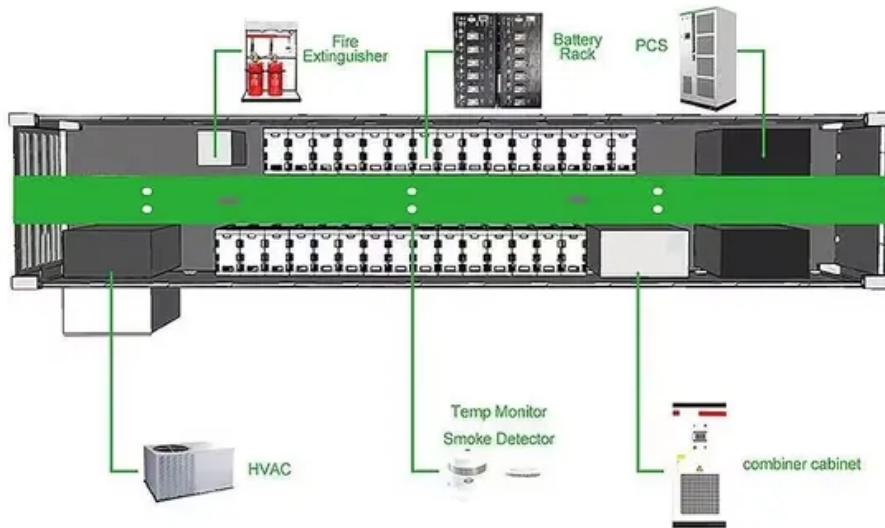

2 5kW outdoor power supply

2 5kW outdoor power supply

[2.5 kW Power Supply - Lite-On Cloud Infrastructure Platform & Solutions](#)

The 2.5kW Power Supply Unit (PSU) efficiently supplies both main output DC power and standby DC power from either AC or DC sources. This compact PSU provides 2.5kW, 12.5V / 200A for main

Eden 2.5kWh (US Plug)

Built to deliver dependable grid power on demand, EDEN is a 2.5kWh mobile power station designed for the most demanding users in the film, TV, and outdoor industries. With its rugged, dustproof, and